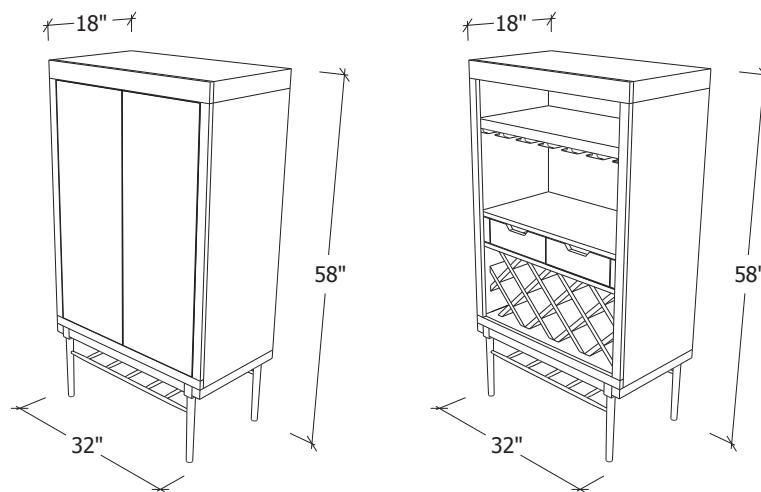

Maple Hill Bar Cabinet

Solid Wood, Sustainable and Made in the U.S.A.

© John Strauss Furniture Design 2019

Shown: GB1402-32-M-Photo
Wood: Maple
Case & Base: Rich Tobacco
Doors: Photo Print, Clouds

GB1402-32-M
GB1402-32-M-Photo
W: 32" D: 18" H: 58"

GB1402-38-M
W: 38" D: 18" H: 58"

GB1402-44-M
W: 44" D: 18" H: 60"

Can be ordered w/o spindle base.

Custom finish, size, and configuration changes available upon request.

Green Bay Collection