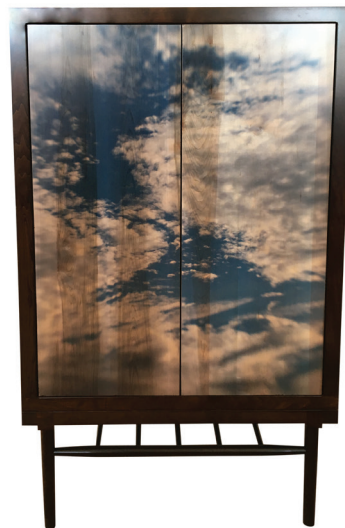

Maple Hill Bar Cabinet

Solid Wood, Sustainable and Made in the U.S.A.

© John Strauss Furniture Design 2019

Shown: GB1402-32-M-Photo
Wood: Maple
Case & Base: Rich Tobacco
Doors: Photo Print, Clouds

GB1402-32-M
GB1402-32-M-Photo
W: 32" D: 18" H: 58"

GB1402-38-M
W: 38" D: 18" H: 58"

GB1402-44-M
W: 44" D: 18" H: 60"

Can be ordered w/o spindle base.

Custom finish, size, and configuration changes available upon request.

Green Bay Collection