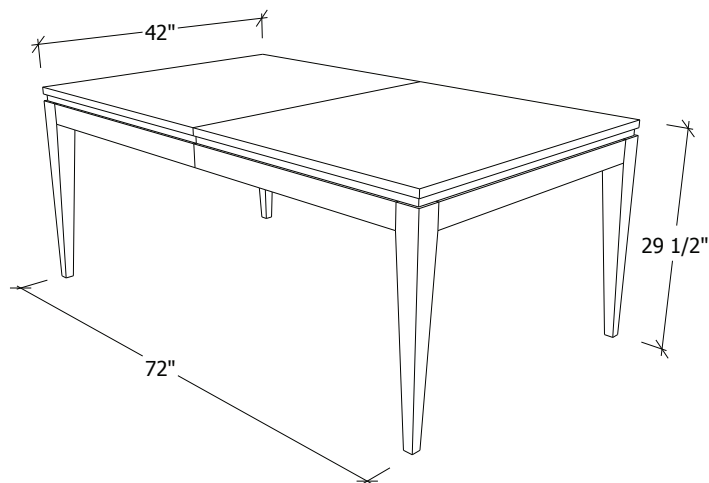

GB1207-96-12-BM | Brown Maple

GB1207-96-12-RO | Rift Red Oak

GB1207-96-12-CH | Cherry

GB1207-96-12-WN | Walnut

W:96" D:42" H:29.5"

DINING
TABLE

(2) Self Storing 12" Leaves Standard

Custom finish, size, and configuration changes available upon request.