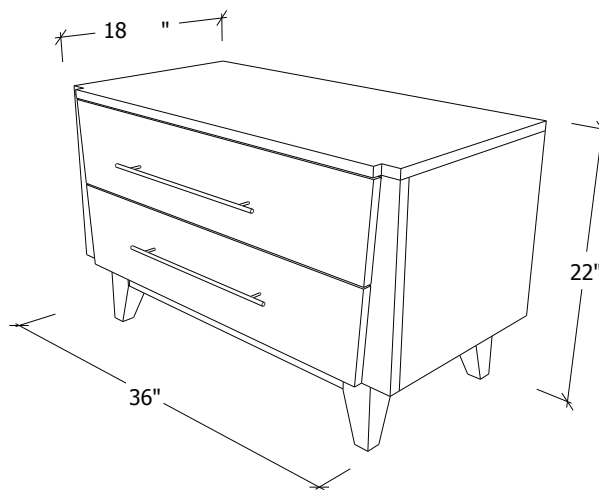

Green Bay Nightstand 2-Drawer

Solid Wood, Sustainable and Made in the U.S.A.

© John Strauss Furniture Design 2018

Shown: GB1202-24-M
Wood: Maple
Case Finish: Persimmon
Leg Finish: Rich Tobacco

GB1202-24-M | Maple
GB1202-24-C | Cherry
W: 24" D: 18" H: 22"

GB1202-30-M | Maple
GB1202-30-C | Cherry
W: 30" D: 18" H: 22"

GB1202-36-M | Maple
GB1202-36-C | Cherry
W: 36" D: 18" H: 22"

Also available in 3-drawer

Custom finish, size, and configuration changes available upon request.